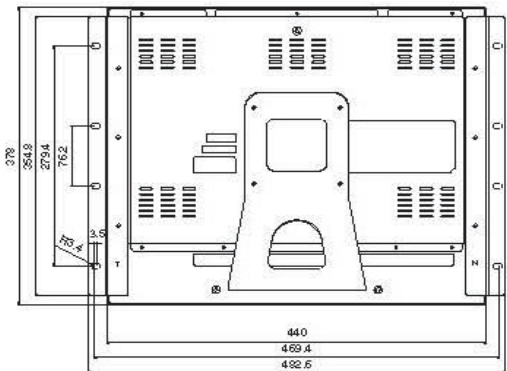

LCM-201 20.1-inch High Performance LCD Monitor

Specifications

Panel Type:	20.1" (51cm) TFT Color LCD
Display Area:	408.0mm x 306.0mm
Display Color:	16.7 million colors
Pixel Pitch:	9.6375mm x 0.6375mm
Recommended Resolution:	640 x 480 @85Hz, 69KHz
Contrast Ratio:	400 : 1 (Typical)
Brightness:	450cd/m
Viewing Angle:	H: 176 Deg.. V: 176 Deg.
Scanning Frequency:	H: 31 ~ 69KHz, V: 56 ~ 85Hz
PC:	Analog RGB 15 pin D Sub PC Audio Input
Video IN/OUT	Composite Input S-video Input DVD (Y,Cb,Cr) Input
Audio IN/OUT	Composite Input DVD Input Head Phone Output
Antenna:	75 ohms coaxial cable
Color System:	NTSC-M
Stereo Type:	MTS
Certifications:	FCC
Power Consumption:	65 Watts
Power Save Mode:	3 Watts
Speakers:	2 Watts x 2
Plug & Play:	DDC 1/2 B
Screen Control:	On Screen Display (OSD) Menu
Weight:	Net: 8.2 Kg / Gross: 10.5 Kg
Power Supply:	DC 15 Volts
Dimensions:	440mm(W) x 378mm(H) x 156mm(D) (include a stand)
Option:	RMK-LCM-201: 19" rackmount ears IK-LCD-75-100-B: Tilt & Swivel VESA Wall Mount

External Drawings

Design and specifications are subject to change without notice.

Ikegami

IKEGAMI ELECTRONICS (U.S.A.), INC.

URL <http://www.ikegami.com>

**HEADQUARTERS
WESTCOAST OFFICE**

37 Brook Avenue, Maywood, NJ 07607 Phone (201)368-9171 Fax (201)569-1626
2631 Manhattan Beach Blvd., Redondo Beach, CA 90278
Phone (310)297-1900 Fax (310)536-9550

**SOUTHWEST OFFICE
MIDWEST OFFICE
SOUTHEAST OFFICE**

773 Bearden Road, Waxahachie, TX 75167 Phone (972)869-2363 Fax (972)556-1057
747 Church Road, Unit C1, Elmhurst, IL 60126 Phone (630)834-9774 Fax (630)834-8689
5200 N.W. 33rd Avenue, Suite 111, Fort Lauderdale, FL 33309
Phone (954)735-2203 Fax (954)735-2227