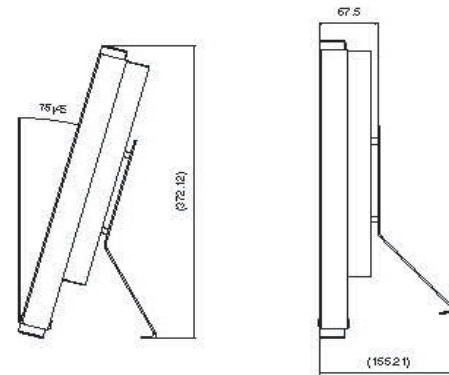

LCM-201 20.1-inch High Performance LCD Monitor

Specifications

Panel Type:	20.1" (51cm) TFT Color LCD
Display Area:	408.0mm x 306.0mm
Display Color:	16.7 million colors
Pixel Pitch:	9.6375mm x 0.6375mm
Recommended Resolution:	640 x 480 @85Hz, 69KHz
Contrast Ratio:	400 : 1 (Typical)
Brightness:	450cd/m
Viewing Angle:	H: 176 Deg.. V: 176 Deg.
Scanning Frequency:	H: 31 ~ 69KHz, V: 56 ~ 85Hz
PC:	Analog RGB 15 pin D Sub PC Audio Input
Video IN/OUT	Composite Input S-video Input DVD (Y,Cb,Cr) Input
Audio IN/OUT	Composite Input DVD Input Head Phone Output
Antenna:	75 ohms coaxial cable
Color System:	NTSC-M
Stereo Type:	MTS
Certifications:	FCC
Power Consumption:	65 Watts
Power Save Mode:	3 Watts
Speakers:	2 Watts x 2
Plug & Play:	DDC 1/2 B
Screen Control:	On Screen Display (OSD) Menu
Weight:	Net: 8.2 Kg / Gross: 10.5 Kg
Power Supply:	DC 15 Volts
Dimensions:	440mm(W) x 378mm(H) x 156mm(D) (include a stand)
Option:	RMK-LCM-201: 19" rackmount ears IK-LCD-75-100-B: Tilt & Swivel VESA Wall Mount

External Drawings

Design and specifications are subject to change without notice.

Ikegami

IKEGAMI ELECTRONICS (U.S.A.), INC.

URL <http://www.ikegami.com>

**HEADQUARTERS
WESTCOAST OFFICE**

37 Brook Avenue, Maywood, NJ 07607 Phone (201)368-9171 Fax (201)569-1626
2631 Manhattan Beach Blvd., Redondo Beach, CA 90278
Phone (310)297-1900 Fax (310)536-9550

**SOUTHWEST OFFICE
MIDWEST OFFICE
SOUTHEAST OFFICE**

773 Bearden Road, Waxahachie, TX 75167 Phone (972)869-2363 Fax (972)556-1057
747 Church Road, Unit C1, Elmhurst, IL 60126 Phone (630)834-9774 Fax (630)834-8689
5200 N.W. 33rd Avenue, Suite 111, Fort Lauderdale, FL 33309
Phone (954)735-2203 Fax (954)735-2227