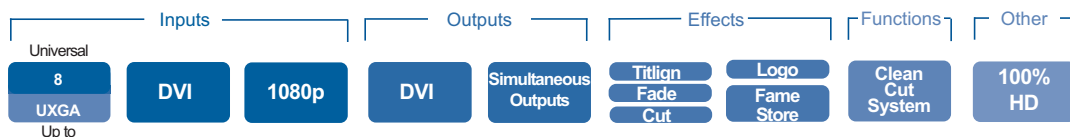

Octo FX²™

HD Seamless Switcher for Conference Rooms, Houses of Worship and Large Screen Projections

New!

Model. OFX803

Convenient front input

Function

Freeze

Control Menu