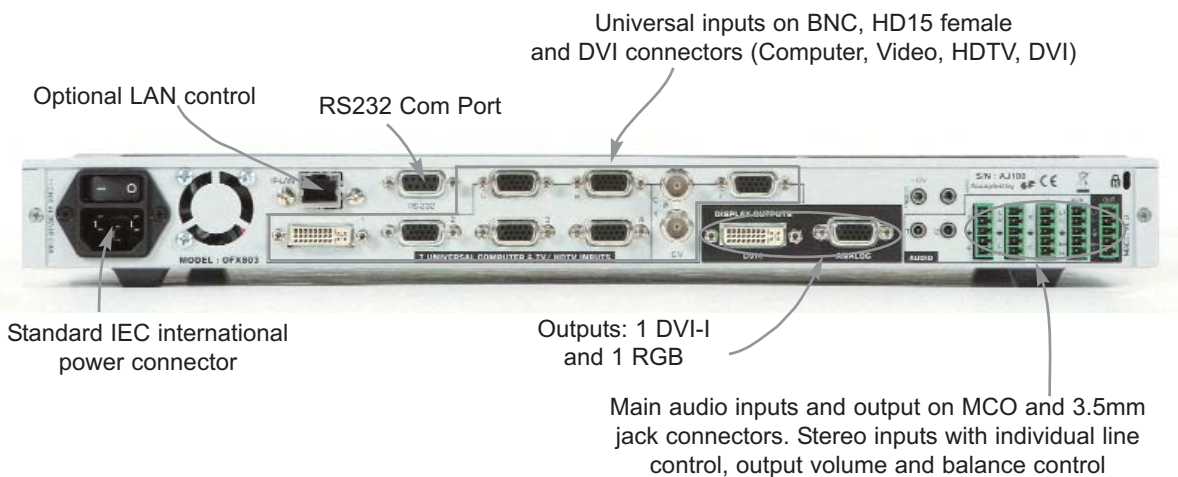

# Octo FX<sup>2</sup>™

HD Seamless Switcher for Conference Rooms, Houses of Worship and Large Screen Projections

**New!**

**Model. OFX803**

Convenient front input

Function

Freeze

Control Menu

## Inputs

- 8 universal inputs with 1 DVI
- Computer and DVI up to UXGA / 1080p
- Video : NTSC/PAL/SECAM, S. Video, YUV, RGB, HDTV
- 8 + 1 Stereo Audio with level adjustment for each input

## Outputs

- 1 DVI + 2 RGB up to UXGA / 1080p
- Audio Stereo with level adjustment