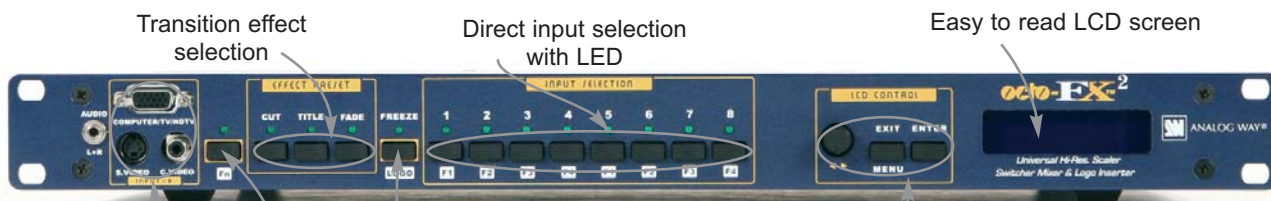

# Octo FX<sup>2</sup>™

HD Seamless Switcher for Conference Rooms, Houses of Worship and Large Screen Projections

**New!**

**Model. OFX803**

Convenient front input

Function

Freeze

Control Menu

## Inputs

- 8 universal inputs with 1 DVI
- Computer and DVI up to UXGA / 1080p
- Video : NTSC/PAL/SECAM, S. Video, YUV, RGB, HDTV
- 8 + 1 Stereo Audio with level adjustment for each input