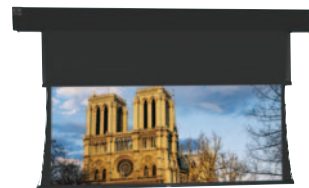

Cinemascope 2.35:1

1.78:1 (HDTV) NATIVE VIEWING AREA

Viewing Area H x W HDTV 1.78 in. cm.		Viewing Area H x W Letterbox 1.85 in. cm.		Viewing Area H x W Cinemascope 2.35 in. cm.		Overall Length of Case in. cm.		Matte White	High Contrast Matte White	Video Spectra 1.5	High Power®
32" x 57"	81 x 145	31" x 57"	79 x 145	24" x 57"	61 x 145	74 1/2"	189	x	x	x	x
38" x 67"	97 x 170	36" x 67"	91 x 170	29" x 67"	74 x 170	84 1/2"	215	x	x	x	x
45" x 80"	114 x 203	43" x 80"	109 x 203	34" x 80"	86 x 203	97 1/2"	248	x	x	x	x
52" x 92"	132 x 234	50" x 92"	127 x 234	39" x 92"	99 x 234	109 1/2"	278	x	x	x	x
65" x 116"	165 x 295	63" x 116"	160 x 295	49 1/2" x 116"	126 x 295	133 1/2"	339	x	x	x	x
79" x 140"	199 x 356	76" x 140"	192 x 356	59 1/2" x 140"	151 x 356	157 1/2"	400	x			x