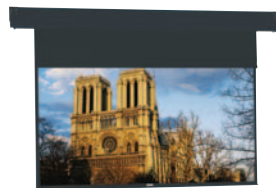

Letterbox 1.85:1