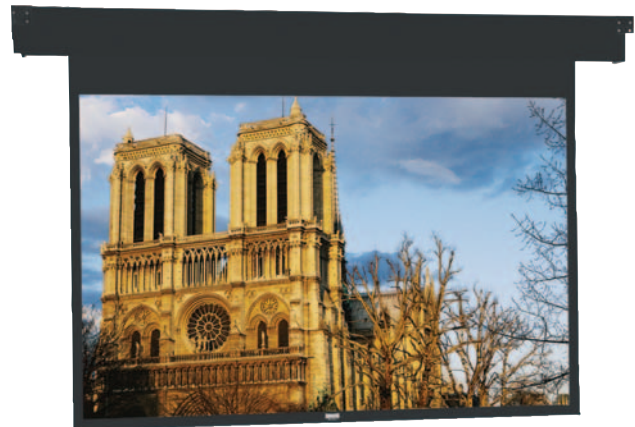

HORIZON ELECTROL®

View Multiple Image Formats with the Same Screen

- The Horizon Electrol® is the first screen available allowing four position masking with the touch of a button.
- Dry contacts are provided on the electronic controller so you can adjust the screen to the factory presets from a properly equipped master control.
- Careful engineering ensures the masking remains flush against the surface of the screen preventing distracting shadows around the projected image.
- Equipped with a six button wall switch, you can automatically open and close the screen, halt operation and position the screen into any of the four aspect ratios.
- Native HDTV format with masking to Letterbox and Cinemascope formats as well as one user-defined format.
- Silent motor option available. See page 16.

Matte White fabric will be seamless in all standard sizes. Video Spectra 1.5 fabric up to 8' high will be seamless. High Power® fabric up to 6' high will be seamless.