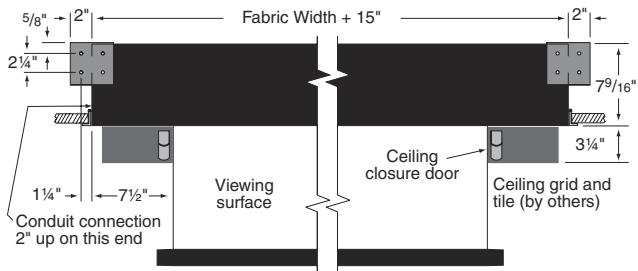

This screen is available with optional Quiet Motors. See page 4 for more details.