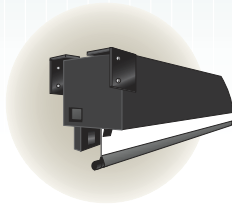

MOTOR-IN-ROLLER WITH CEILING CLOSURE.

- Ideal for conference, training and meeting rooms.
- The ENVOY adds a touch of class to any presentation.
- The screen is recessed in the ceiling and invisible when not in use.
- At the touch of a switch, an automatic ceiling closure opens, and the screen appears. The closure can easily be finished to match the ceiling.

The ENVOY operates smoothly and silently. The motor is mounted inside the roller on special vibration insulators. The screen's slender profile makes it easy to install above most ceilings.

Your choice of a conventional viewing surface: Matt White, Glass Beaded, or HIGH CONTRAST GREY.

SYSTEM OPTIONS

- **EXTRA DROP**—Up to 12' overall height, either surface color or black. (Surface color is standard for AV format, black for other formats.)
- **BLACK MASKING BORDERS**—Borders are optional for AV format screens and standard for all other format screens.
- **CONTROL OPTIONS**—Refer to page 4.
- **SCREEN/CASE OPTIONS**—Motor location at left end only.