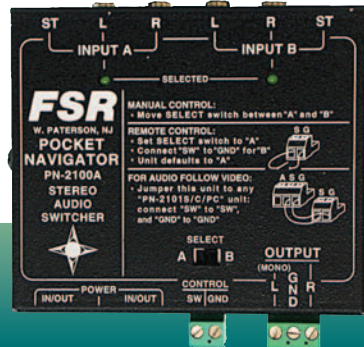

Pocket Navigator Series AV Switching Systems

FSR

AV Products Group

FSR INTRODUCES THE POCKET NAVIGATORS!

Designed for switching between two sources, these units are practical and cost effective presentation solutions.

The Pocket Navigators are your A/B switchers for composite video, S-video, computer video and stereo audio. The units have active circuitry and buffer all signals, providing the highest signal integrity.

The video switchers (PN-2101C, PN2101S, PN2101PC) switch automatically by sensing the input signal on the B input. Flexible control is provided with a built-in manual slide switch, remote control from a maintained contact closure or from an external switch relay.

Using the PN-2100A Audio Switcher with the video switchers handles the "audio follow video" applications.

All FSR Pocket Navigators have high quality electronic switching circuitry, durable metal cases with mounting hardware, and locking power supply connector with power supply.