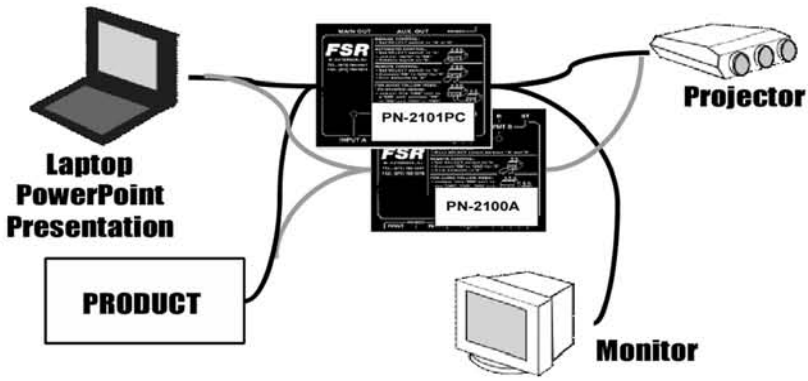

Applications Product Demonstrations