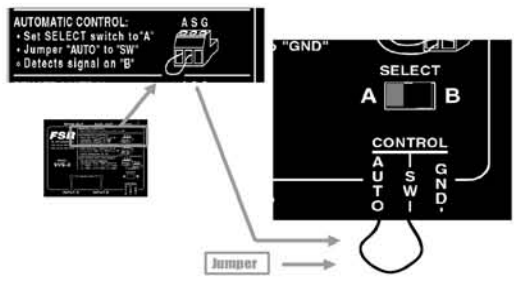

PN-2100A

Pocket Navigator 2 x 1 Stereo Audio switcher. Uses either RCA or 3.5 mm connectors. Can be used with Video Navigators for "Audio Follow Video". Built in loop-thru power connectors allow daisy chaining with any of the Pocket Navigators listed above. Comes complete with locking power supply, jumper cable for connecting power to other PN's, rubber feet, and mounting screws.

Remote Control

Automatic Operation

Normally "sees" Input "A" and switches to Input "B" when a video signal is present on "B"

244 Bergen Boulevard, West Paterson, NJ 07424
Phone: 973.785.4347 · Fax: 973.785.4207
Web: www.fsrinc.com · E-mail: sales@fsrinc.com