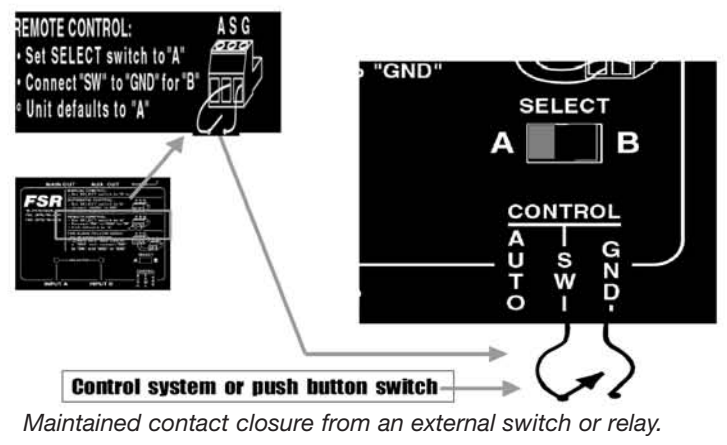

Pocket Navigator 2 x 1 Computer Video switcher with extra local monitor output. Uses HD-15 D-sub (VGA) connectors. Comes complete with locking power supply, rubber feet, and mounting screws.

PN-2101S

Pocket Navigator 2 x 1 S-Video switcher with extra local monitor output. Uses S-Video 4-Pin connectors. Comes complete with locking power supply, rubber feet, and mounting screws.

PN-2100A

Pocket Navigator 2 x 1 Stereo Audio switcher. Uses either RCA or 3.5 mm connectors. Can be used with Video Navigators for "Audio Follow Video". Built in loop-thru power connectors allow daisy chaining with any of the Pocket Navigators listed above. Comes complete with locking power supply, jumper cable for connecting power to other PN's, rubber feet, and mounting screws.

Remote Control

Automatic Operation

Normally "sees" Input "A" and switches to Input "B" when a video signal is present on "B"

244 Bergen Boulevard, West Paterson, NJ 07424
Phone: 973.785.4347 · Fax: 973.785.4207
Web: www.fsrinc.com · E-mail: sales@fsrinc.com