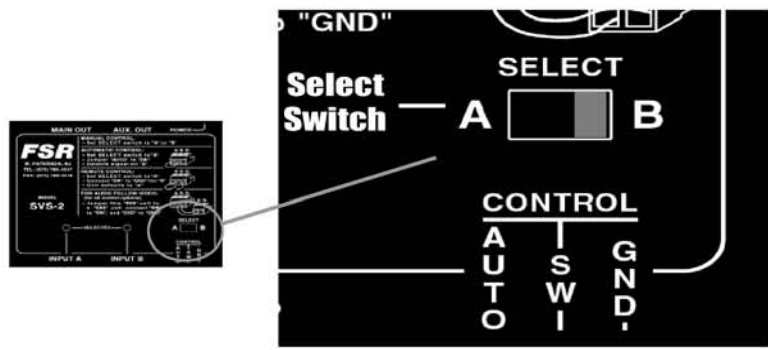

Manual Control