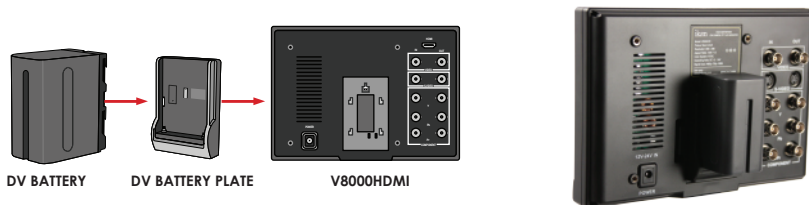

ikan V8000HD^e 8" HD LCD Monitor

Retail: $795

iKan introduces the V8000HD^e. The new V8000HD^e has the same professional features you liked about the V8000HD, but MUCH MUCH more. You asked for more power options, and the V8000HD^e delivers! Now the V8000HD^e operates with Sony, Canon, Panasonic and JVC Li-Ion batteries alike, as well as professional battery adapters for V-Mount and Gold Mount battery systems.

The V8000HD^e provides true 16:9 and 4:3 switchable aspect ratios. Our new "image flip" feature allows you to invert the image at the press of a button. We've also improved with on screen safe area guides for more accurate framing. The V8000HD^e takes Component, Composite and S-Video I/O. With the V8000HD^e, iKan delivers another great monitor at an affordable price.

V8000HD^e Kit Includes:

- V8000HD^e Monitor
- AC Power Adapter
- Camera Shoe Mount
- Your choice of one DV battery plate. (Sony, Canon, Panasonic or JVC)
- Battery Safety Strap

Battery Power Options: (Sold Separately)

DV Battery Plates

- Sony Battery Plate (L Series).....$29.95
- Canon Battery Plate (900 Series).....$29.95
- Panasonic Battery Plate (D Series).....$29.95
- JVC Battery Plate (V400 Series) $29.95