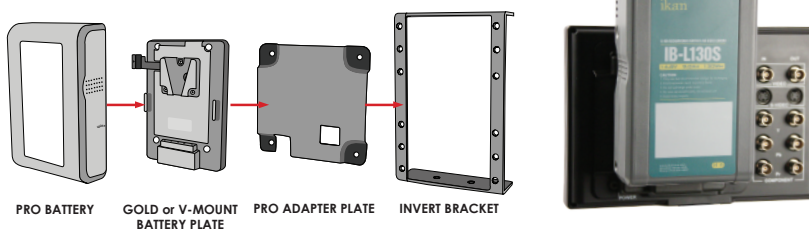

The V8000HD^e provides true 16:9 and 4:3 switchable aspect ratios. Our new "image flip" feature allows you to invert the image at the press of a button. We've also improved with on screen safe area guides for more accurate framing. The V8000HD^e takes Component, Composite and S-Video I/O. With the V8000HD^e, iKan delivers another great monitor at an affordable price.

V8000HD^e Kit Includes:

- V8000HD^e Monitor
- AC Power Adapter
- Camera Shoe Mount
- Your choice of one DV battery plate. (Sony, Canon, Panasonic or JVC)
- Battery Safety Strap

Battery Power Options: (Sold Separately)

- PBPK-S (V-Mount)\$149.00
 - PBPK-A (Gold Mount)\$149.00
- Kit includes: Battery Plate, Pro Adapter Plate, and Invert Bracket

V8000HD^e

| SPECIFICATIONS | |
|------------------------------|--|
| Diagonal 8" TFT - LCD | |
| Resolution: 800 x 480 | |
| Operating Volts: DC 12 - 24V | |
| Dimension: 8" x 5.7" x 1.25" | |
| Viewing angles: 65/65(R/L) | |
| Weight (lbs) 1.3 | |