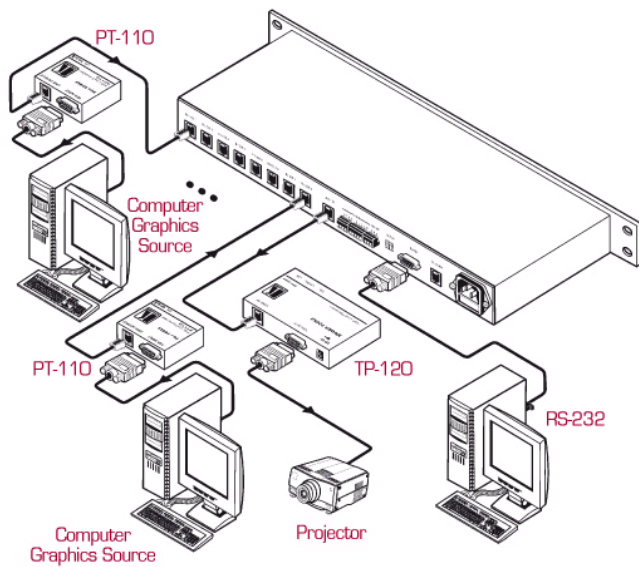

VS-81ETH
8X1 TWISTED PAIR SWITCHER

The VS-81ETH is a bi-directional switcher for analog or digital signals on twisted pair cable. It will switch any one of 8 inputs to a single output.

DESCRIPTION

- Bandwidth - 3 Gbps Dual Link
- System Range (CAT 5) - Up to 100 meters (300').
- Twisted Pair Connectors - RJ-45 connectors.
- Cable (Twisted Pair) - UTP (unshielded twisted pair) such as CAT 5.
- Control - Front panel, RS-232 (included K-Router™ Window® software), RS-485, Ethernet, contact closure & IR Remote (included).
- Standard 19" Rack Mount Size - 1U.

SPECIFICATIONS

- INPUT: 8 x RJ45 CAT-5 ports.
 OUTPUTS: 1 x RJ45 CAT-5 port.
 BANDWIDTH (-3DB): 3 Gbps.
 CONTROL: 9 illuminated front-panel touch switches, RS-232, RS-485, contact closure, Ethernet, IR
 POWER SOURCE: 90-240V AC, 8VA
 DIMENSIONS: 19-inch (W), 7-inch (D), 1U (H).
 WEIGHT: 2.5kg (5.5lbs) approx.
 ACCESSORIES: Power cord.