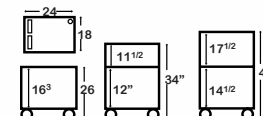

**ATV56B** - Adjustable height 24" deep open shelf table w/8" big wheels on one end. 81 lbs.

**ATV56C** - Adjustable height 24" deep cabinet table. 89 lbs.

**ATV56BC** - Adjustable height 24" deep cabinet table w/8" big wheels on one end. 93 lbs

Specify color when ordering AVJ42 or AVJ42B:

AVJ42 = Black AVJ42GN = Green AVJ42RD = Red  
AVJ42YW = Yellow AVJ42RB = Royal Blue

Drop leaf shelves available!

AVJ42BC

AVJ42 • 24"W x 18"D x 24-42"H • 41 Lbs.	\$353	AVJ42B • w/8" big wheels & safety strap • 48 Lbs.	\$443
AVJ42C • w/locking cabinet • 55 Lbs.	\$527	AVJ42BC • w/cabinet, big wheels & strap • 62 Lbs.	\$616

AV42

AV34B

AV26

AV26 • 24"W x 18"D x 26"H • 31 Lbs.	\$358	AV26B • w/8" big wheels & safety strap • 38 Lbs.	\$435
AV34 • 24"W x 18"D x 34"H • 41 Lbs.	\$385	AV34B • w/8" big wheels & safety strap • 47 Lbs.	\$462
AV42 • 24"W x 18"D x 42"H • 42 Lbs.	\$399	AV42B • w/8" big wheels & safety strap • 48 Lbs.	\$478