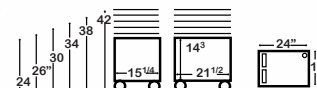

**ATV56B** - Adjustable height 24" deep open shelf table w/8" big wheels on one end. 81 lbs.

**ATV56C** - Adjustable height 24" deep cabinet table. 89 lbs.

**ATV56BC** - Adjustable height 24" deep cabinet table w/8" big wheels on one end. 93 lbs

Specify color when ordering AVJ42 or AVJ42B:

AVJ42 = Black AVJ42GN = Green AVJ42RD = Red  
AVJ42YW = Yellow AVJ42RB = Royal Blue

Drop leaf shelves available!

AVJ42BC

AVJ42 • 24"W x 18"D x 24-42"H • 41 Lbs.	\$353	AVJ42B • w/8" big wheels & safety strap • 48 Lbs.	\$443
AVJ42C • w/locking cabinet • 55 Lbs.	\$527	AVJ42BC • w/cabinet, big wheels & strap • 62 Lbs.	\$616

AV42

AV34B

AV26

AV26 • 24"W x 18"D x 26"H • 31 Lbs.	\$358	AV26B • w/8" big wheels & safety strap • 38 Lbs.	\$435
AV34 • 24"W x 18"D x 34"H • 41 Lbs.	\$385	AV34B • w/8" big wheels & safety strap • 47 Lbs.	\$462
AV42 • 24"W x 18"D x 42"H • 42 Lbs.	\$399	AV42B • w/8" big wheels & safety strap • 48 Lbs.	\$478