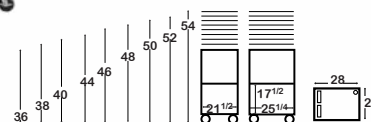

**ATV56B** - Adjustable height 24" deep open shelf table w/8" big wheels on one end. 81 lbs.

**ATV56C** - Adjustable height 24" deep cabinet table. 89 lbs.

**ATV56BC** - Adjustable height 24" deep cabinet table w/8" big wheels on one end. 93 lbs

Specify color when ordering AVJ42 or AVJ42B:

AVJ42 = Black AVJ42GN = Green AVJ42RD = Red  
AVJ42YW = Yellow AVJ42RB = Royal Blue

Drop leaf shelves available!

AVJ42BC

AVJ42 • 24"W x 18"D x 24-42"H • 41 Lbs.	\$353	AVJ42B • w/8" big wheels & safety strap • 48 Lbs.	\$443
AVJ42C • w/locking cabinet • 55 Lbs.	\$527	AVJ42BC • w/cabinet, big wheels & strap • 62 Lbs.	\$616

AV42

AV34B

AV26

AV26 • 24"W x 18"D x 26"H • 31 Lbs.	\$358	AV26B • w/8" big wheels & safety strap • 38 Lbs.	\$435
AV34 • 24"W x 18"D x 34"H • 41 Lbs.	\$385	AV34B • w/8" big wheels & safety strap • 47 Lbs.	\$462
AV42 • 24"W x 18"D x 42"H • 42 Lbs.	\$399	AV42B • w/8" big wheels & safety strap • 48 Lbs.	\$478

Specify color when ordering AVJ42 or AVJ42B:

AVJ42 = Black AVJ42GN = Green AVJ42RD = Red  
AVJ42YW = Yellow AVJ42RB = Royal Blue

ATV56C

ATV56 • 28"W x 24"D x 36-54"H • 58 Lbs.	\$574	ATV56B • w/8" big wheels • 81 Lbs.	\$679
ATV56C • w/locking cabinet • 89 Lbs.	\$758	ATV56BC • w/cabinet & big wheels • 93 Lbs.	\$872