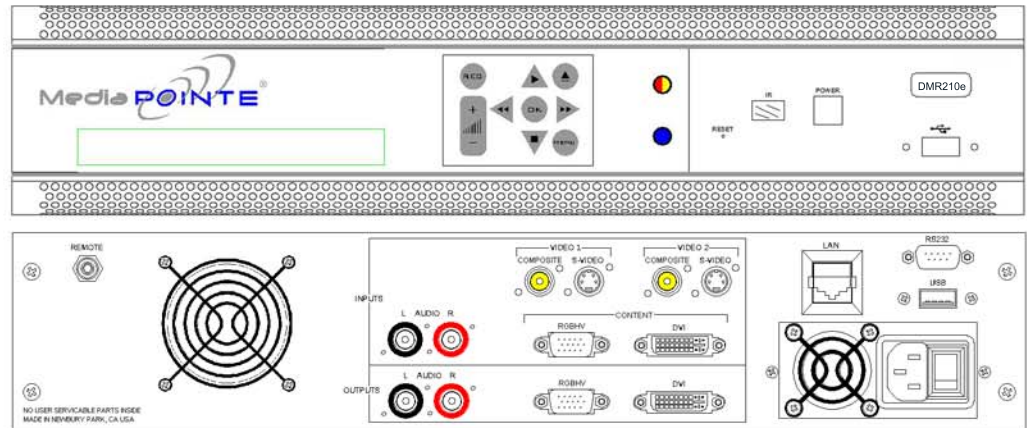

MediaPOINTE DMR210e

Digital Media Recorder

The MediaPOINTE Digital Media Recorder DMR210e streams and records videoconferences, meetings, and presentations in high resolution. This powerful MPEG-4 solution is capable of simultaneous recording and streaming (unicast or multicast) at up to 30fps, it also boasts MediaPOINTE's *CopyMe!* technology allowing for immediate distribution of content via DVD-ROM, USB flash drive, or FTP off-load for added portability of content. Besides the web interface the DMR210e also has a set of front panel controls, on-screen menus, and a remote control which make this system a snap to use, both in content creation and distribution.

Applications

- Healthcare - HD video based training
- Corporate - Recording of HD videoconferences
- Public Safety - Alerts & announcements

SPECIFICATIONS

MediaPOINTE DMR210e

Features

- Up to 1000 hours of recording time at XGA resolution
- Record/Stream video resolutions and Hi-Res sources
- HD Resolutions
- MPEG-4
- CopyMe – content to go (via USB & CD/DVD-ROM)
- Configurable Recording Profiles.
- Configurable frame-rate
- Configurable bit-rate – up to 5120 kbps
- Unicast Streaming (up to 30 viewers)
- Multicast Streaming
- Local content storage (up to 320 GB)
- Local playback while recording
- Automatic upload to server via FTP
- Email Notifications
- Automated TANDBERG functionality

A/V Outputs

- 1 DVI-D Output
- 1 RGBHV Output (on 15 pin HD connector)
- 2 RCA Stereo Audio Outputs

Connectivity

- 1 LAN/Gigabit Ethernet 10/100/1000 (RJ-45)
- 1 Serial DTE RS-232 (9 pin male)
- 3.5 mm TTL Input
- 2 USB 2.0 Type A Female

Control

- Front control panel
- Remote Momentary Closure Sense
- RS-232 serial port
- Telnet
- Web Interface
- Infrared remote control

Physical

- 19" x 3.5" x 14"
- Weight 23 Lbs.

Power

- Universal 100-240 V A/C 50/60 Hz internal power supply