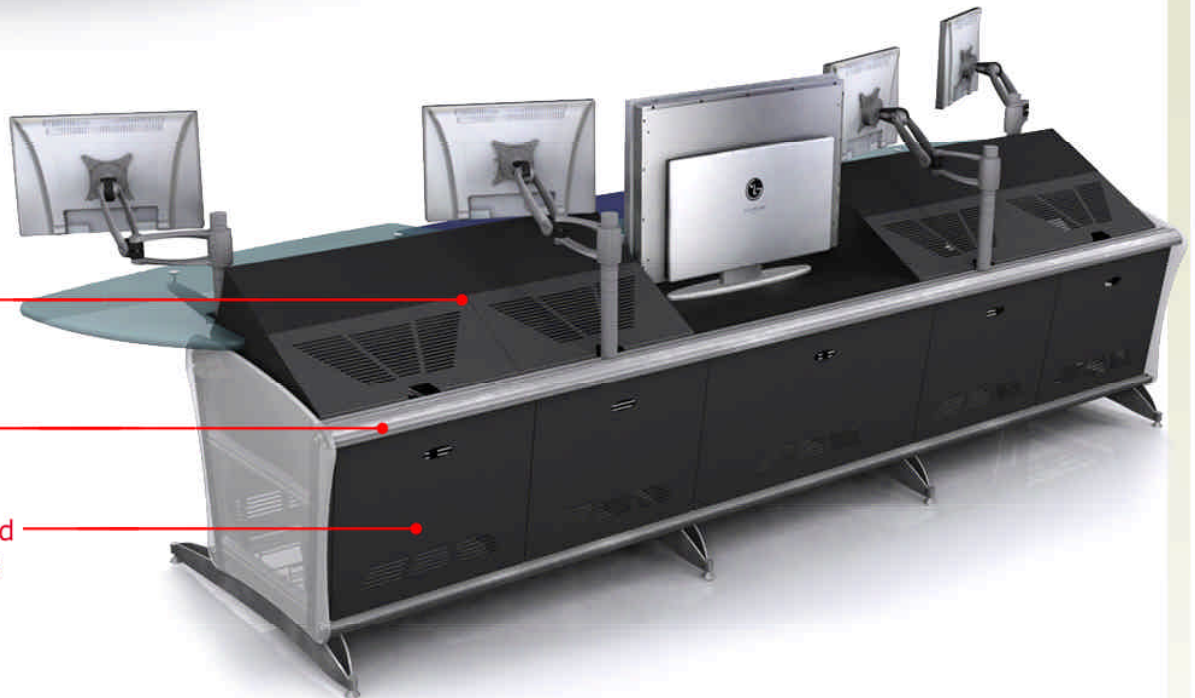

www.tbcconsoles.com

intelliTrac

intelliTrac

creating space for new technology

integral cable management

open "off-the-floor" design

movable and interchangeable rack turrets

multiple track system

removable vented poly-alloy panels

1 • 8 8 8 • C O N S O L E

www.tbconsoles.com

TBC Consoles • 115 Cabot Street • West Babylon • New York • 11704-1101