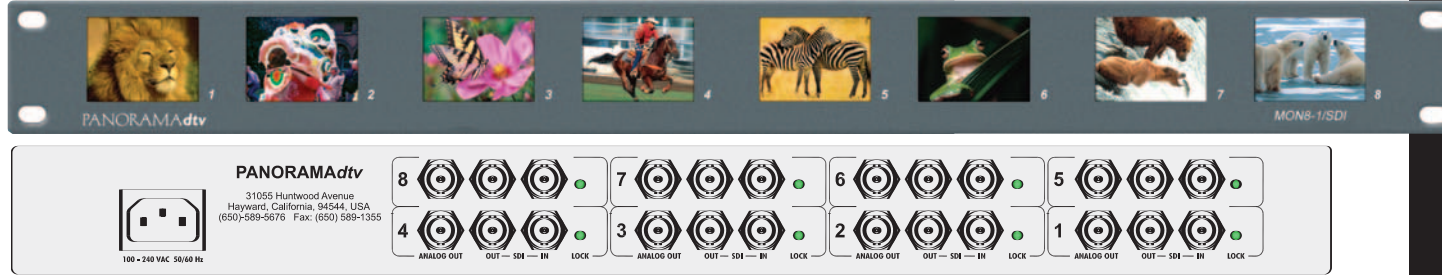

PANORAMAdtv, the video division of Wohler Technologies, Inc.

PANORAMAdtv MON8-1/SDI

Compact SD-SDI Eight Screen LCD Color Video Monitor

Features:

- Eight 1.8" Color LCD Video Screens
- Ideal for Quick Confidence Checks of Multiple Channels
- Dual Standard, NTSC/PAL Auto-Sensing
- White LED Backlights for efficient operation
- Requires only 1U of Rack Space
- 8 SDI Inputs, each with a relocked SDI & composite video output
- Composite Video Version also available: MON8-1

Specifications:

Video inputs	8 SDI Inputs, each with a relocked SDI & composite video output
Video input termination	Selectable 75 Ohms
Input signal	NTSC or PAL, autosensing
Aspect ratio	4:3
Display size	1.75" (diagonal) x 8
Active area per display	35.6 x 26.6mm
Display resolution (dots & lines)	280 (horz) x 220 (vert)
Dot pitch (mm)	0.127 (horz) x 0.121 (vert)
Color configuration	RGB Delta
Surface treatment	Anti-glare (typ 6% haze)
Panel illumination	LED backlight
Contrast ratio	150 (typ)
Brightness (nits)	180 (typ)
Viewing angle (degrees)	top=10°, bottom=30°, left=45°, right=45°
Color Temp (K)	7000
Display adjustments	Fixed, factory preset
Chassis	EIA 310 spec (1RU) x 6.5" deep
Weight	3.5 lbs
Power consumption	33 VA
Power supply	100-240VAC 50/60 Hz