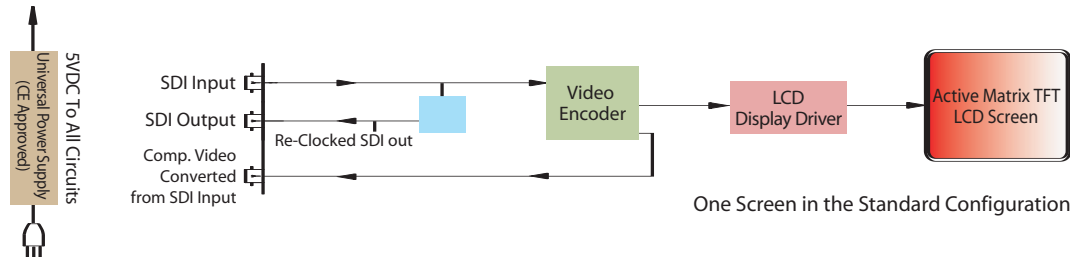

PANORAMAdtv, the video division of Wohler Technologies, Inc.

PANORAMAdtv MON8-1/SDI

Compact SD-SDI Eight Screen LCD Color Video Monitor

Features:

- Eight 1.8" Color LCD Video Screens
- Ideal for Quick Confidence Checks of Multiple Channels
- Dual Standard, NTSC/PAL Auto-Sensing
- White LED Backlights for efficient operation
- Requires only 1U of Rack Space
- 8 SDI Inputs, each with a relocked SDI & composite video output
- Composite Video Version also available: MON8-1

Specifications:

Video inputs	8 SDI Inputs, each with a relocked SDI & composite video output
Video input termination	Selectable 75 Ohms
Input signal	NTSC or PAL, autosensing
Aspect ratio	4:3
Display size	1.75" (diagonal) x 8
Active area per display	35.6 x 26.6mm
Display resolution (dots & lines)	280 (horz) x 220 (vert)
Dot pitch (mm)	0.127 (horz) x 0.121 (vert)
Color configuration	RGB Delta
Surface treatment	Anti-glare (typ 6% haze)
Panel illumination	LED backlight
Contrast ratio	150 (typ)
Brightness (nits)	180 (typ)
Viewing angle (degrees)	top=10°, bottom=30°, left=45°, right=45°
Color Temp (K)	7000
Display adjustments	Fixed, factory preset
Chassis	EIA 310 spec (1RU) x 6.5" deep
Weight	3.5 lbs
Power consumption	33 VA
Power supply	100-240VAC 50/60 Hz